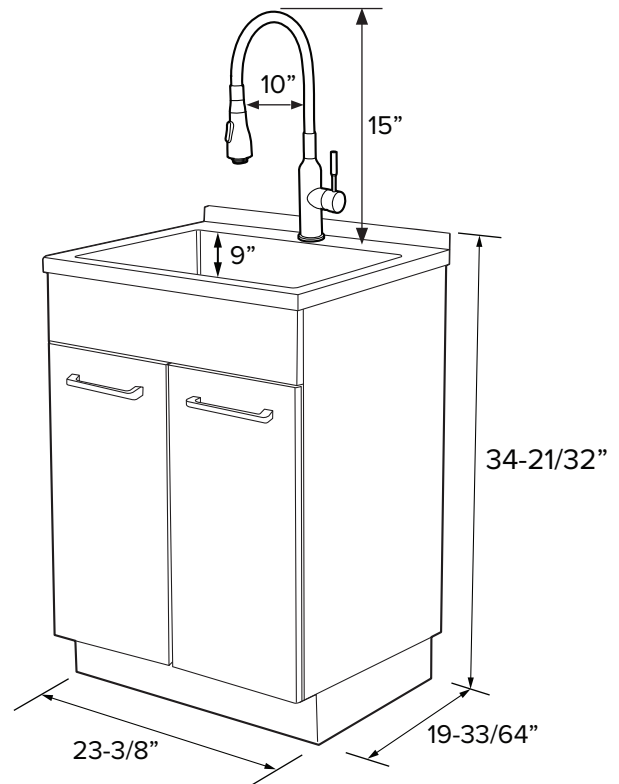

LAUNDRY SINK CABINET with Stainless Steel Apron Style Sink & High Arc Faucet **TCA-2420-WS**

FEATURES:

- Complete laundry cabinet with handcrafted stainless steel apron front style sink top and high arc articulating faucet.
- Pre-assembled cabinet provides time saving set-up right out of the carton. Particle board cabinet in white high gloss pvc laminate finish. Modern style mdf doors feature slow closing hinges for quiet, gentle operation. Door hardware included.
- Stainless steel high arc single lever faucet. Ceramic disc. 1.8 gpm. Flexible silicone arm with aerator, spray head and garden hose adapter.
- 19 gauge handcrafted stainless steel top with 9" deep apron style sink and integral backsplash. Professional grade for years of service.
- Includes stainless steel basket strainer and flexible 3/8" braided supplies.
- Easy to assemble and install.
- 1 Year Ltd. Warranty.

Specified Model

Model No.				
COMPLETE LAUNDRY CABINET KIT				
<input type="checkbox"/>	TCA-2420-WS	Laundry Cabinet, Sink Top and Faucet		
		Width	Depth	Height
	Laundry Cabinet	23 3/8"	19 33/64"	34 21/32"
	Sink Top	23 39/64"	19 1 1/16"	9"
	Faucet	10"		15"